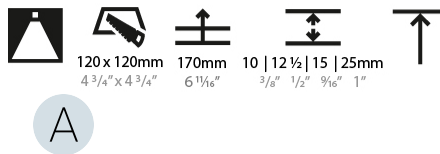

PHYSICAL

Shape: Square
Length (mm): 106
Length (in): 4 3/16
Width (mm): 106
Width (in): 4 3/16
Height (mm): 150
Height (in): 5 7/8
Ceiling Thickness (mm): 10 / 12.5 / 15 / 25
Ceiling Thickness (in): 3/8 or 1/2 or 9/16 or 1
Min. Recessing Depth (mm): 170
Min. Recessing Depth (in): 6 11/16
Light Distribution: Downlight
Weight (kg): 0.769
Weight (lbs): 1.69
Fixture Finish: SSR / BKV / CWI / CRY / HAB / UFT / ITA / RUA / FTG / MYG / LOD / PUS / FRO / FUP / KIA / POP / BLS / SPG / MEY / GOH / GUM / CHC / COM / ABZ / JAG / OBR / MOS / ROR
Fixture Material: Aluminum Die Cast
Cut-out Measurements: 120mm / 4 3/4" x 120mm / 4 3/4"
Upon Request: Unique Ceiling Thickness

ELECTRICAL

Lamp Type: LED (Zhaga Standard)
Input Wattage (W): 16.5
Total Output Wattage (W): 14.7
Dimming: Dali Dimming
Driver Included: No
Driver Location: Recessed Housing
Driver Type: Constant Current - 120Vac
Driver Class: Class 2
Housing: See Components
Input Voltage (V): 120
Constant Current (MA): 350

LED

Number of LEDs: 1
Max. Delivered Lumen (lm): 770
Nominal Lumen (lm): 1140
CRI: >90 CRI
Lamp Life (hrs): 50000
Upon Request: RGB-W Tunable White Special Color Temperature Special LED

OPTICAL

Reflector: 20 / 40 / 60
Upon Request: Special Beam Angles

RATINGS AND CERTIFICATIONS

Certified By: Certified for North American Standards
IP rating: IP20
Zaneen Company Inc. © 2024, T 1800-388-3382, F 416-247-9319, www.zaneen.com