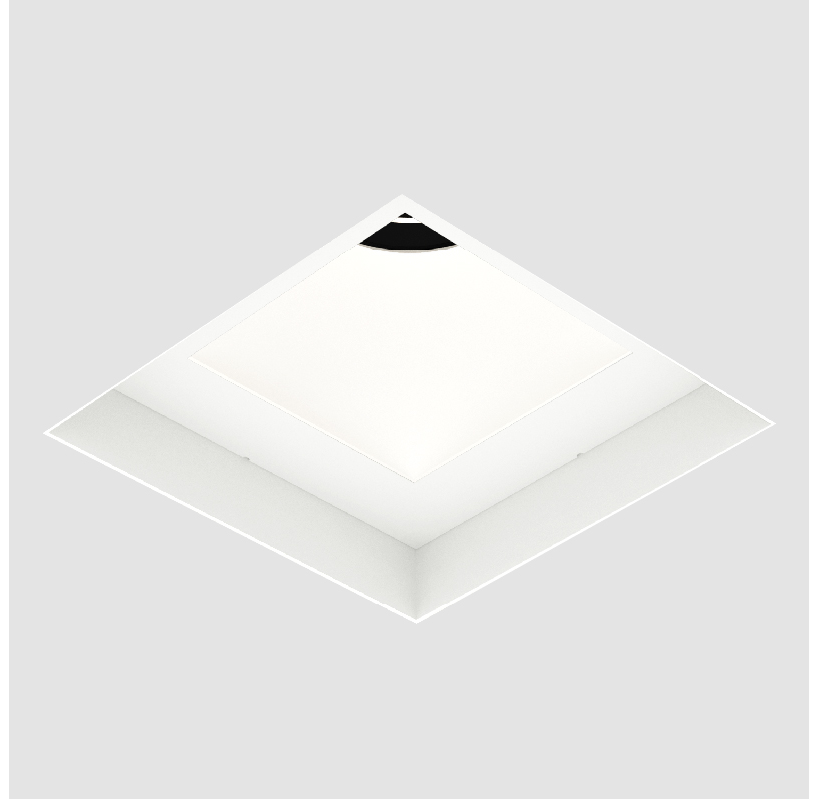

PHYSICAL

Shape: Square
Length (mm): 106
Length (in): 4 3/16
Width (mm): 106
Width (in): 4 3/16
Height (mm): 150
Height (in): 5 7/8
Ceiling Thickness (mm): 10 / 12.5 / 15 / 25
Ceiling Thickness (in): 3/8 or 1/2 or 9/16 or 1
Min. Recessing Depth (mm): 170
Min. Recessing Depth (in): 6 11/16
Light Distribution: Downlight
Weight (kg): 0.769
Weight (lbs): 1.69
Fixture Finish: SSR / BKV / CWI / CRY / HAB / UFT / ITA / RUA / FTG / MYG / LOD / PUS / FRO / FUP / KIA / POP / BLS / SPG / MEY / GOH / GUM / CHC / COM / ABZ / JAG / OBR / MOS / ROR
Fixture Material: Aluminum Die Cast
Cut-out Measurements: 120mm / 4 3/4" x 120mm / 4 3/4"
Upon Request: Unique Ceiling Thickness

ELECTRICAL

Lamp Type: LED (Zhaga Standard)
Input Wattage (W): 16.5
Total Output Wattage (W): 14.7
Dimming: Dali Dimming
Driver Included: No
Driver Location: Recessed Housing
Driver Type: Constant Current - 120Vac
Driver Class: Class 2
Housing: See Components
Input Voltage (V): 120
Constant Current (MA): 350

LED

Number of LEDs: 1
Max. Delivered Lumen (lm): 770
Nominal Lumen (lm): 1140
CRI: >90 CRI
Lamp Life (hrs): 50000
Upon Request: RGB-W Tunable White Special Color Temperature Special LED

OPTICAL

Reflector: 20 / 40 / 60
Upon Request: Special Beam Angles

RATINGS AND CERTIFICATIONS

Certified By: Certified for North American Standards
IP rating: IP20
Zaneen Company Inc. © 2024, T 1800-388-3382, F 416-247-9319, www.zaneen.com